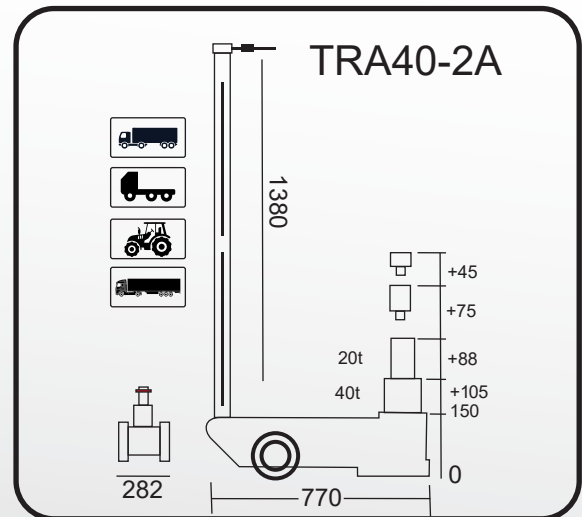

Chrome Plated Cylinder

Release Safety

Model	TRA40-2A
Capacity	40T/20T
Air Pressure	0.9-1.2Mpa
Min.Height(mm)	190
Lifting Height	40T:106mm 20T:88mm
Extension Height(mm)	75+45
N.W./G.W.(kg)	62/70

Showroom

Tools & Equipment